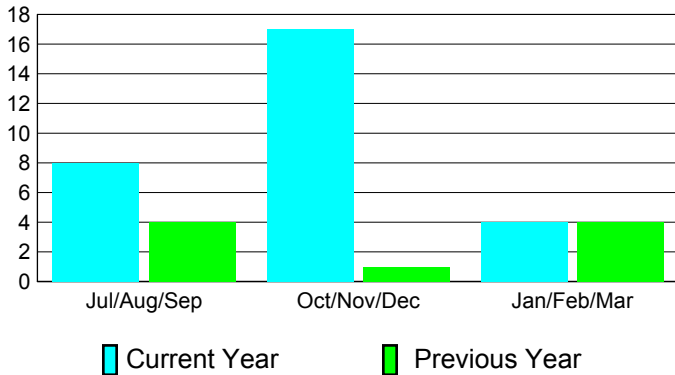

2010-2011 GMT Reports for District (or Undistricted) **District 324C6**

GMT: M NAGARAJAN

Location: INDIA

GMT CA: 6

CLUBS

Club Results
2010-2011

Clubs
2009-2010

Month	New Club Goal	Actual New Clubs	Actual Dropped Clubs	Gain/Loss of Clubs	Gain/Loss of Clubs
Jul/Aug/Sep	3	10	-2	8	4
Oct/Nov/Dec	5	19	-2	17	1
Jan/Feb/Mar	5	4	0	4	4
Totals	13	33	-4	29	9

Club Results 2010-2011

Goal, New, Dropped, Gain/Loss

Comparison of Club Gain/Loss

Current Year Compared to the Previous Year

YTD Status Quo Clubs 2010-2011

Status Quo Clubs Compared to Status Quo Members

MEMBERSHIP