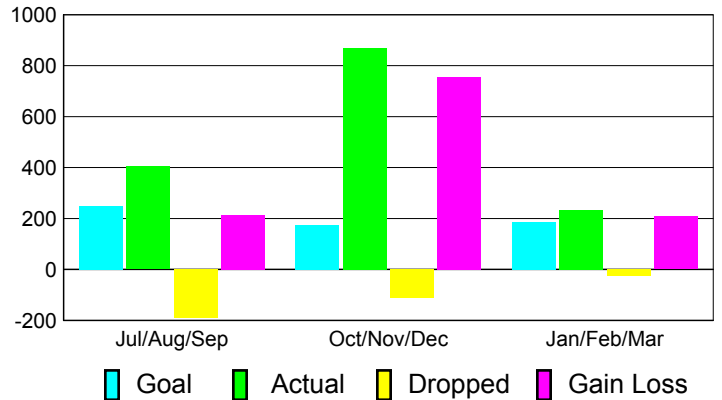

Membership Results 2010-2011

Goal, New, Dropped, Gain/Loss

Comparison of Membership Gain/Loss

Current Year Compared to the Previous Year