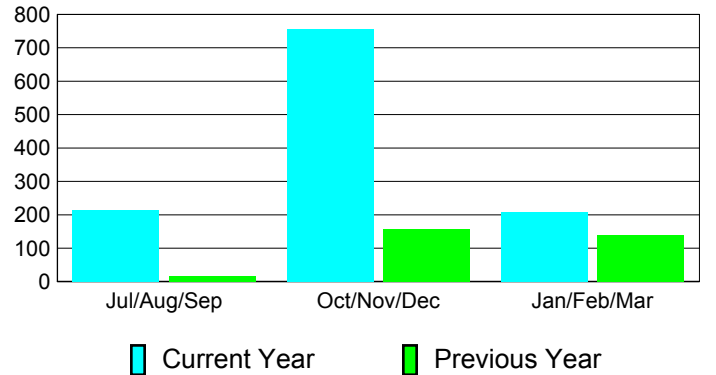

Membership Results
2010-2011

Membership
2009-2010

Month	Net Memb Goal	Actual New Memb	Actual Dropped Memb	Gain/Loss of Memb	Gain/Loss of Memb
Jul/Aug/Sep	250	404	-191	213	17
Oct/Nov/Dec	175	870	-113	757	157
Jan/Feb/Mar	185	234	-26	208	140
Totals	610	1508	-330	1178	314

Membership Results 2010-2011

Goal, New, Dropped, Gain/Loss

Comparison of Membership Gain/Loss

Current Year Compared to the Previous Year

Gender Comparison 2010-2011

Jul/Aug/Sep

Oct/Nov/Dec

Jan/Feb/Mar