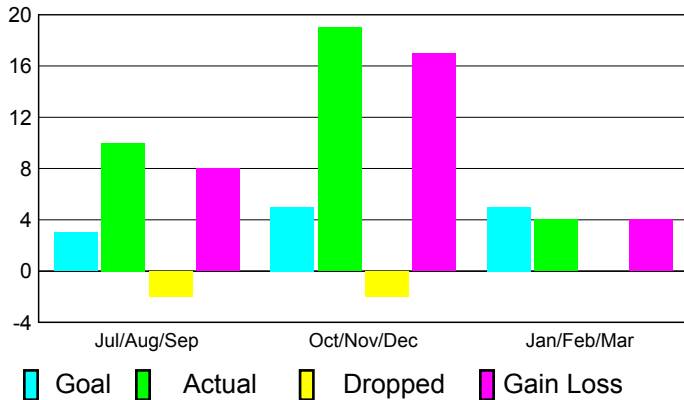

2010-2011 GMT Reports for District (or Undistricted) **District 324C6**

GMT: M NAGARAJAN

Location: INDIA

GMT CA: 6

CLUBS

Club Results
2010-2011

Clubs
2009-2010

Month	New Club Goal	Actual New Clubs	Actual Dropped Clubs	Gain/Loss of Clubs	Gain/Loss of Clubs
Jul/Aug/Sep	3	10	-2	8	4
Oct/Nov/Dec	5	19	-2	17	1
Jan/Feb/Mar	5	4	0	4	4
Totals	13	33	-4	29	9

Club Results 2010-2011

Goal, New, Dropped, Gain/Loss

Comparison of Club Gain/Loss

Current Year Compared to the Previous Year

YTD Status Quo Clubs 2010-2011

Status Quo Clubs Compared to Status Quo Members

MEMBERSHIP